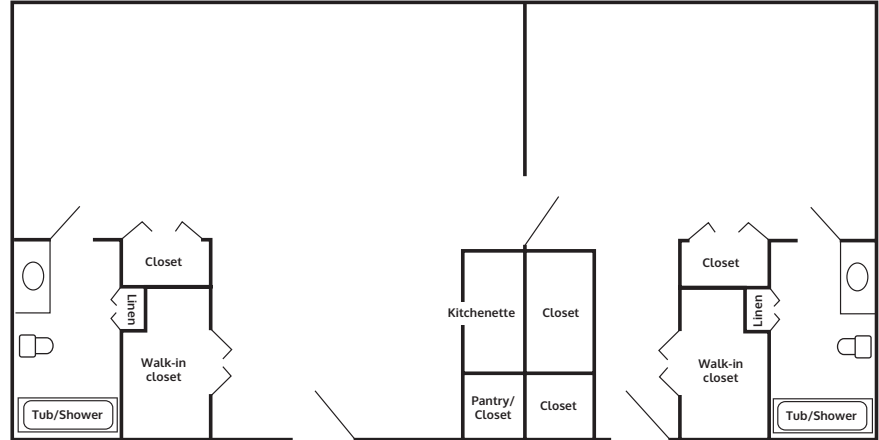

Floor Plans with Kitchenettes

Studio

325 square feet

One-bedroom Combo

815 square feet

One Bedroom

480 square feet

Two-bedroom Combo

815 square feet

Deluxe Combo I

1,150 square feet

2 studio and 1 one-bedroom apartment combined

Deluxe Combo II

1,300 square feet

1 studio and 2 one-bedroom apartments combined

Custom options are also available.

WVMuncie.com

5801 W. Bethel Avenue, Muncie, IN 47304 • P: 765.288.2155 • F: 765.284.0336 • E: info@WVMuncie.com

Floor Plans with Full Kitchens

One Bedroom

523 square feet

Two Bedrooms

765 square feet

Deluxe Suite

1,046 square feet

Grand Deluxe Suite

1,288 square feet

Two-bedroom and one-bedroom apartments combined

Custom options are also available.