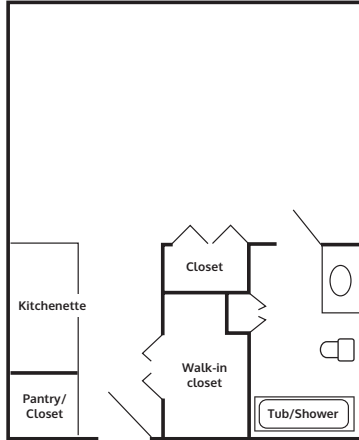

Floor Plans with Kitchenettes

Studio

325 square feet

One-bedroom Combo

815 square feet

One Bedroom

480 square feet

Two-bedroom Combo

815 square feet

Deluxe Combo I

1,150 square feet

2 studio and 1 one-bedroom apartment combined

Deluxe Combo II

1,300 square feet

1 studio and 2 one-bedroom apartments combined

Custom options are also available.

WVMuncie.com

5801 W. Bethel Avenue, Muncie, IN 47304 • P: 765.288.2155 • F: 765.284.0336 • E: info@WVMuncie.com

Floor Plans with Full Kitchens

One Bedroom

523 square feet

Two Bedrooms

765 square feet

Deluxe Suite

1,046 square feet

Grand Deluxe Suite

1,288 square feet

Two-bedroom and one-bedroom apartments combined

Custom options are also available.