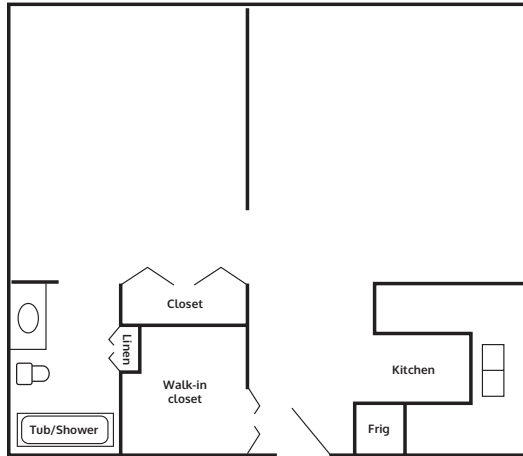

815 square feet

Deluxe Combo I

1,150 square feet

2 studio and 1 one-bedroom apartment combined

Deluxe Combo II

1,300 square feet

1 studio and 2 one-bedroom apartments combined

Custom options are also available.

WVMuncie.com

5801 W. Bethel Avenue, Muncie, IN 47304 • P: 765.288.2155 • F: 765.284.0336 • E: info@WVMuncie.com

Floor Plans with Full Kitchens

One Bedroom

523 square feet

Two Bedrooms

765 square feet

Deluxe Suite

1,046 square feet

Grand Deluxe Suite

1,288 square feet

Two-bedroom and one-bedroom apartments combined

Custom options are also available.