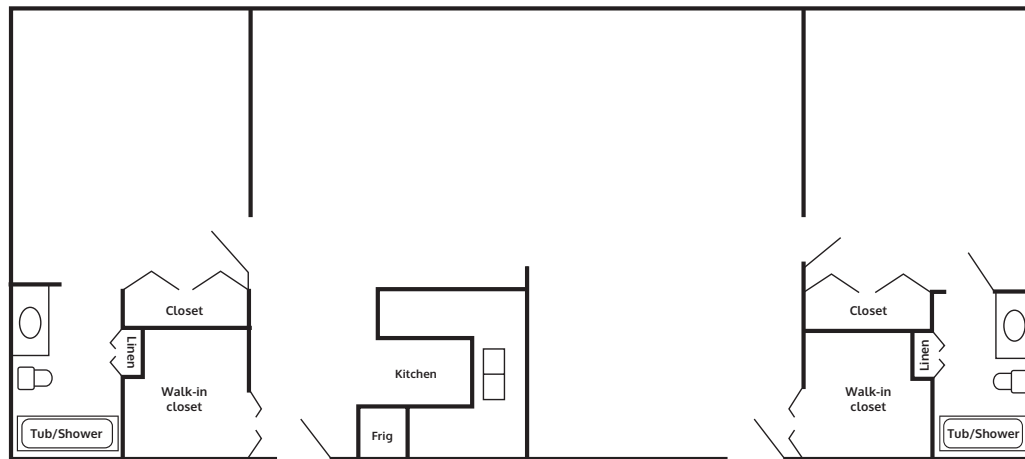

815 square feet

Deluxe Combo I

1,150 square feet

2 studio and 1 one-bedroom apartment combined

Deluxe Combo II

1,300 square feet

1 studio and 2 one-bedroom apartments combined

Custom options are also available.

WVMuncie.com

5801 W. Bethel Avenue, Muncie, IN 47304 • P: 765.288.2155 • F: 765.284.0336 • E: info@WVMuncie.com

Floor Plans with Full Kitchens

One Bedroom

523 square feet

Two Bedrooms

765 square feet

Deluxe Suite

1,046 square feet

Grand Deluxe Suite

1,288 square feet

Two-bedroom and one-bedroom apartments combined

Custom options are also available.