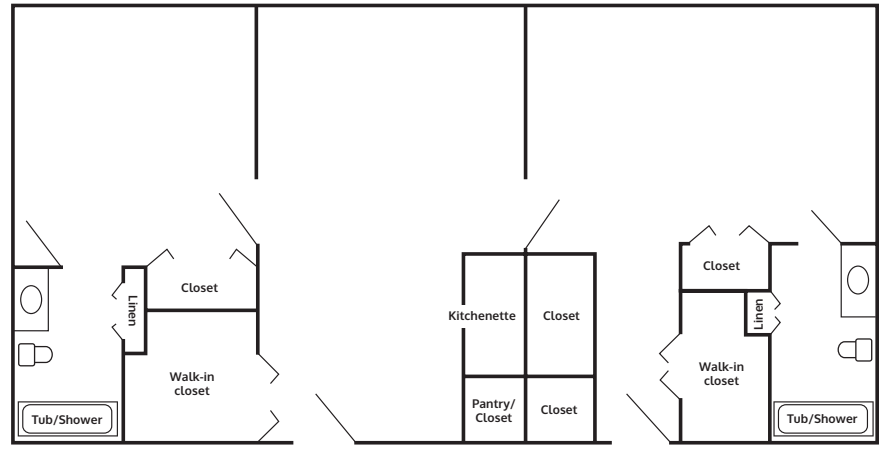

Floor Plans with Kitchenettes

Studio

325 square feet

One-bedroom Combo

815 square feet

One Bedroom

480 square feet

Two-bedroom Combo

815 square feet

Deluxe Combo I

1,150 square feet

2 studio and 1 one-bedroom apartment combined

Deluxe Combo II

1,300 square feet

1 studio and 2 one-bedroom apartments combined

Custom options are also available.

WVMuncie.com

5801 W. Bethel Avenue, Muncie, IN 47304 • P: 765.288.2155 • F: 765.284.0336 • E: info@WVMuncie.com

Floor Plans with Full Kitchens

One Bedroom

523 square feet

Two Bedrooms

765 square feet

Deluxe Suite

1,046 square feet

Grand Deluxe Suite

1,288 square feet

Two-bedroom and one-bedroom apartments combined

Custom options are also available.