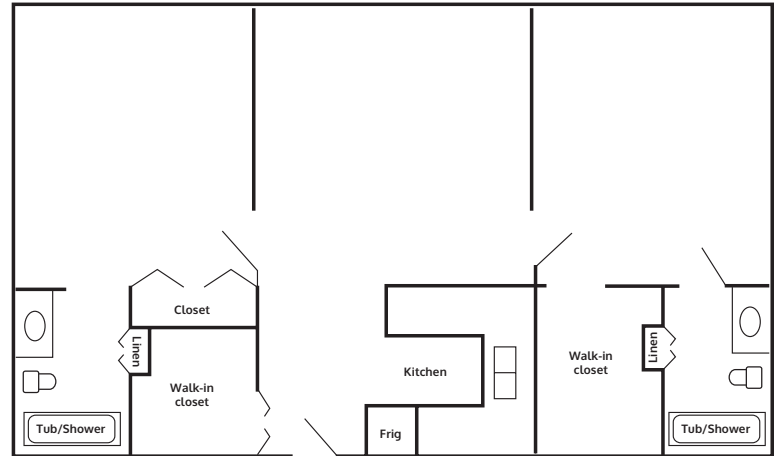

815 square feet

Deluxe Combo I

1,150 square feet

2 studio and 1 one-bedroom apartment combined

Deluxe Combo II

1,300 square feet

1 studio and 2 one-bedroom apartments combined

Custom options are also available.

WVMuncie.com

5801 W. Bethel Avenue, Muncie, IN 47304 • P: 765.288.2155 • F: 765.284.0336 • E: info@WVMuncie.com

Floor Plans with Full Kitchens

One Bedroom

523 square feet

Two Bedrooms

765 square feet

Deluxe Suite

1,046 square feet

Grand Deluxe Suite

1,288 square feet

Two-bedroom and one-bedroom apartments combined

Custom options are also available.