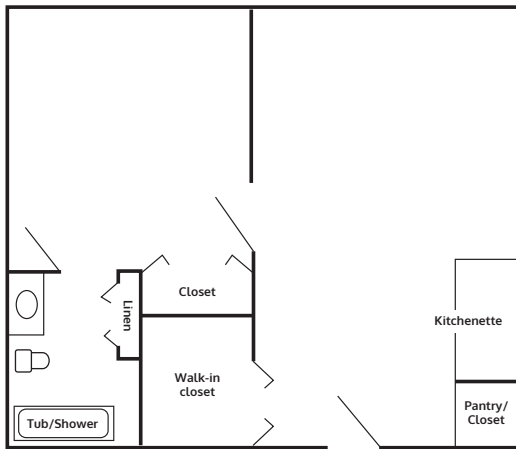

Floor Plans with Kitchenettes

Studio

325 square feet

One-bedroom Combo

815 square feet

One Bedroom

480 square feet

Two-bedroom Combo

815 square feet

Deluxe Combo I

1,150 square feet

2 studio and 1 one-bedroom apartment combined

Deluxe Combo II

1,300 square feet

1 studio and 2 one-bedroom apartments combined

Custom options are also available.

WVMuncie.com

5801 W. Bethel Avenue, Muncie, IN 47304 • P: 765.288.2155 • F: 765.284.0336 • E: info@WVMuncie.com

Floor Plans with Full Kitchens

One Bedroom

523 square feet

Two Bedrooms

765 square feet

Deluxe Suite

1,046 square feet

Grand Deluxe Suite

1,288 square feet

Two-bedroom and one-bedroom apartments combined

Custom options are also available.